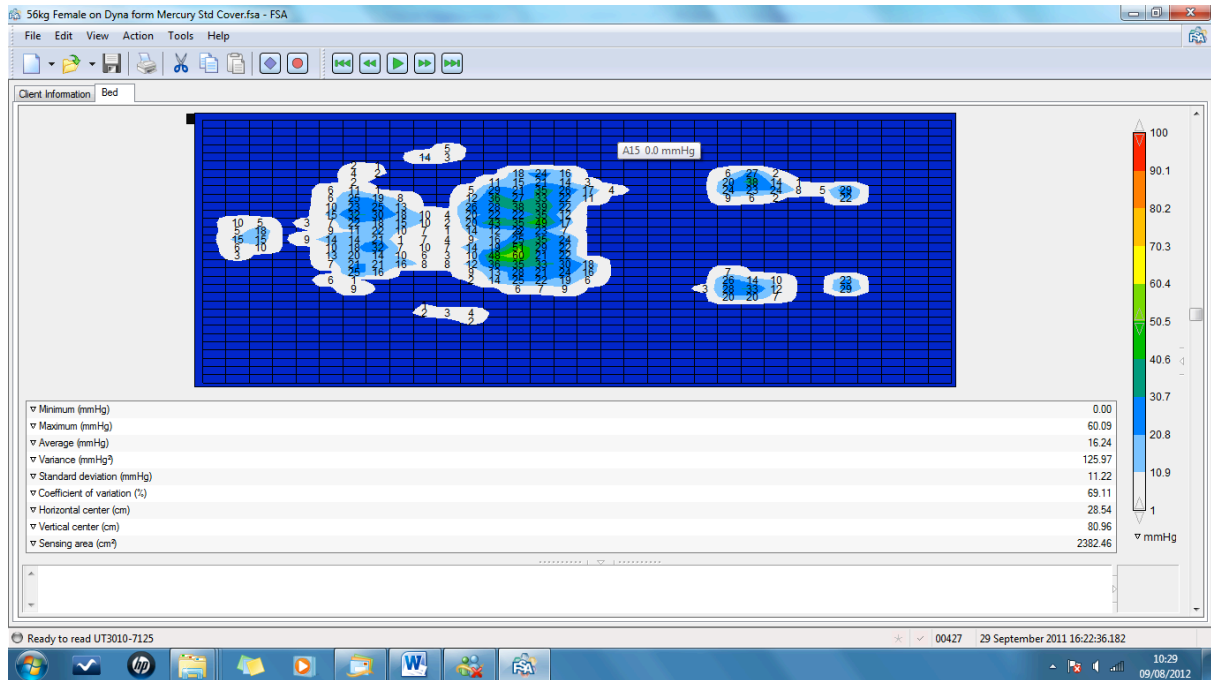

Pressure Mapping Analysis

Product – Dyna-Form Mercury

Dyna-Form Mercury 56 kg
Female

Dyna-Form Mercury 82kg Male